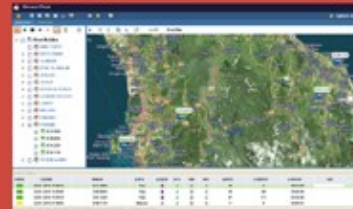

ONCORE SOFTWARE

Information is made available to users by utilizing the Oncore Fleet software. Upon subscription, users will be given a unique username and password to login the application. Asset monitoring can be performed through two ways i.e. Oncore Fleet Desktop and Oncore Fleet Web.

- ✓ Real Time Information
- ✓ Historical Tracking
- ✓ Real Time Alerts
- ✓ Download Reports and Graphs
- ✓ Administrative Tools