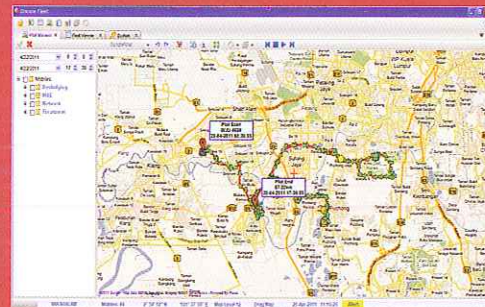

ONCORE SOFTWARE

Information is made available to users by utilizing the Oncore Fleet software. Upon subscription, users will be given a unique username and password to login the application. Asset monitoring can be performed through two ways i.e. Oncore Fleet Desktop and Oncore Fleet Web.

- ✓ Real Time Information
- ✓ Historical Tracking
- ✓ Real Time Alerts
- ✓ Download Reports and Graphs
- ✓ Administrative Tools