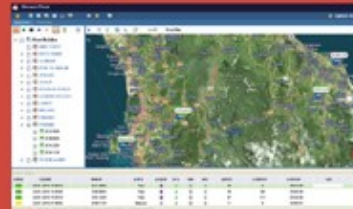

ONCORE SOFTWARE

Information is made available to users by utilizing the Oncore Fleet software. Upon subscription, users will be given a unique username and password to login the application. Asset monitoring can be performed through two ways i.e. Oncore Fleet Desktop and Oncore Fleet Web.

- ✓ Real Time Information
- ✓ Historical Tracking
- ✓ Real Time Alerts
- ✓ Download Reports and Graphs
- ✓ Administrative Tools